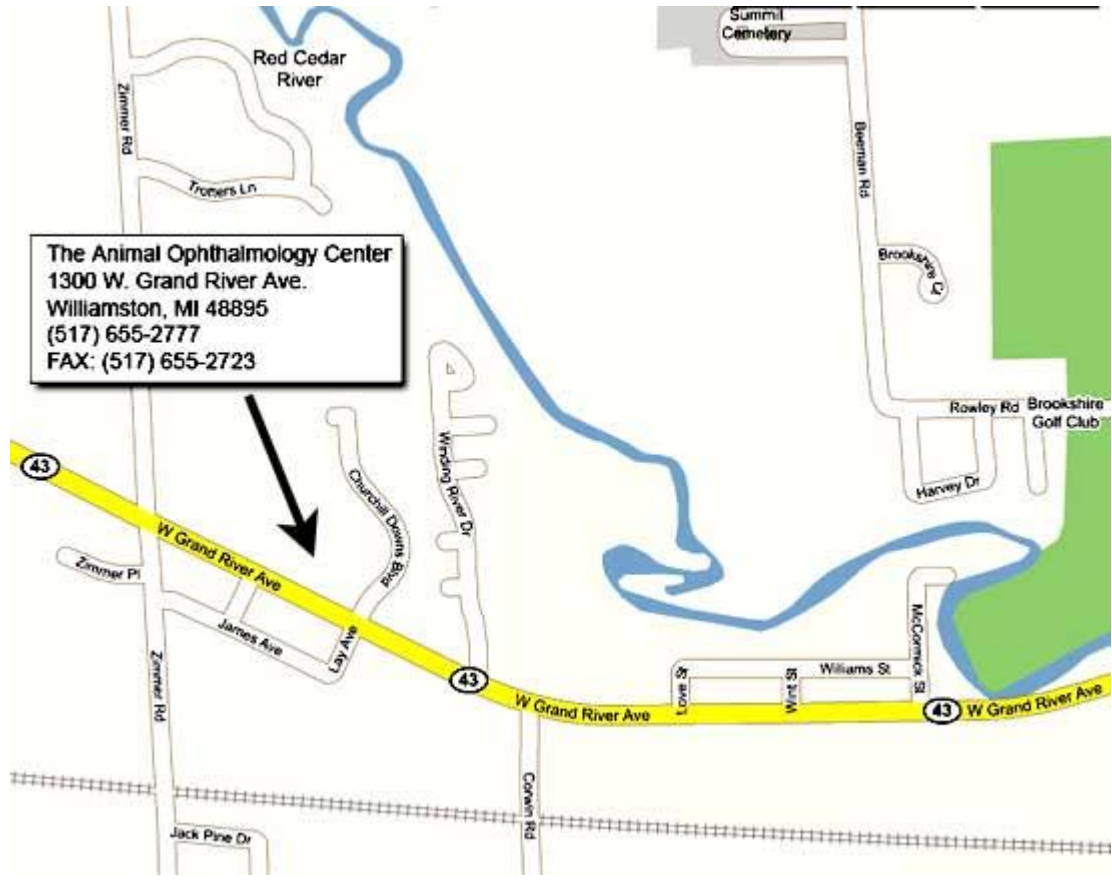

Location of The Animal Ophthalmology Center

1300 W. Grand River Avenue/M-43 | Williamston, MI 48895 **Do not use Mapquest
Phone: 517-655-2777 | Website: www.eye-vet.com
Toll Free Phone: 877-655-6446

****ATTENTION GPS USERS!!! PLEASE USE: 101 Church Hill Downs Blvd. Williamston, MI 48895 - our physical address usually does not work with GPS (we are located at the corner of Church Hill Downs Blvd and Grand River Ave) ** GPS MAY NOT BE 100% RELIABLE-WE RECOMMEND THAT YOU PLEASE CHECK YOUR GPS DIRECTIONS AGAINST OUR WRITTEN DIRECTIONS BEFORE YOUR TRIP (print and bring along)-DO NOT RELY ON YOUR GPS ALONE!!!**

FROM THE SOUTHEAST (Ann Arbor)

1. Highway US-23 to Exit 60B/ I-96 West (exit is on LEFT side of highway)
2. I-96 West to Exit 117/Williamston
3. Turn RIGHT/NORTH off exit ramp onto Williamston Rd./Putnam Rd.
4. ****THIS IS WHERE MOST GPS/PHONES GET IT WRONG** (they may tell you to turn LEFT onto Linn Rd. and then turn RIGHT onto Corwin Rd. PLEASE NOTE THAT CORWIN RD IS A DIRT ROAD. Follow our directions starting at step 5 to avoid traveling on the dirt road.
5. Take Williamston Rd./Putnam Rd. north for 1.5 miles to 1st stop light at Grand River Ave.
6. Turn LEFT/WEST onto Grand River Ave./M-43
7. Travel ~ 1.5 miles and turn RIGHT on Church Hill Downs Blvd (just past the fire station with large red roof) to access our driveway.
8. If you arrive at a stop light (Zimmer Rd.) you have gone too far.

**Please note that the addresses in Williamston do not go in order and there are odds and evens on both sides of the road. It is easiest to watch for the fire station rather than looking at the addresses.