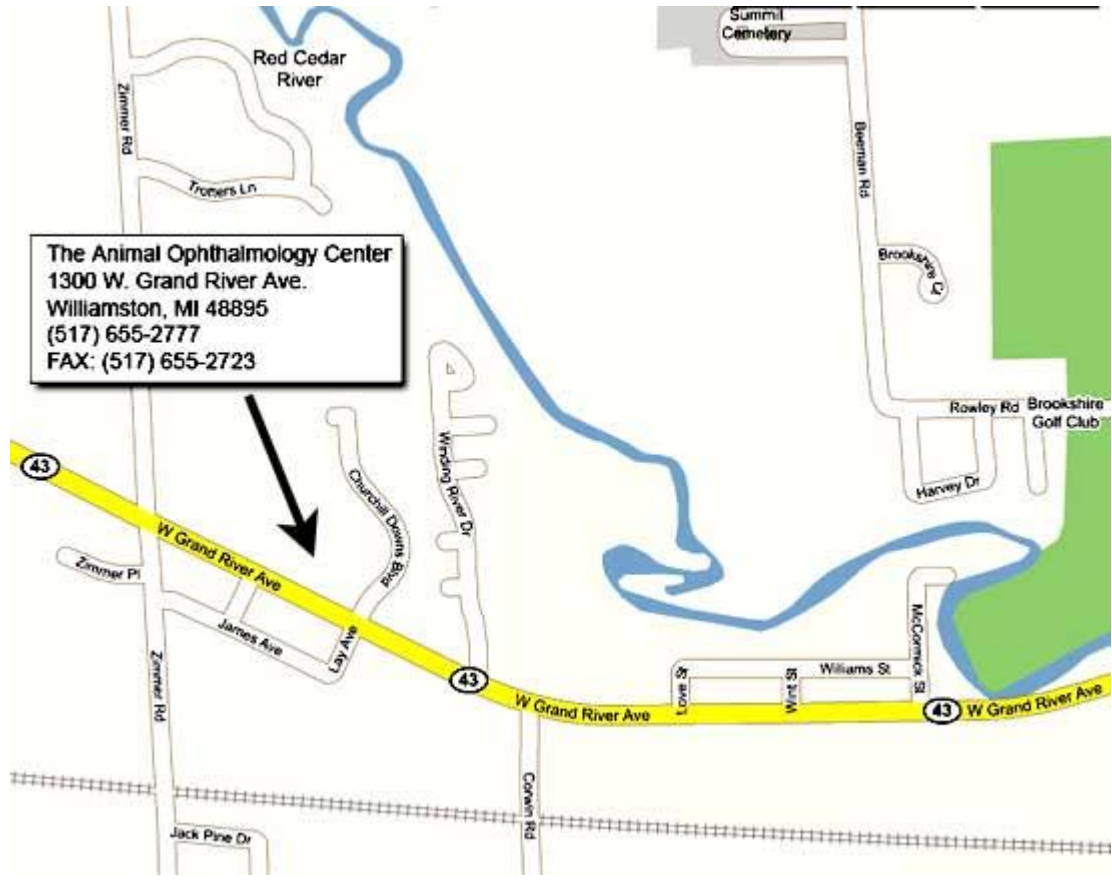

## Location of The Animal Ophthalmology Center

1300 W. Grand River Avenue/M-43 | Williamston, MI 48895 \*\*Do not use Mapquest  
Phone: 517-655-2777 | Website: [www.eye-vet.com](http://www.eye-vet.com)  
Toll Free Phone: 877-655-6446

**\*\*ATTENTION GPS USERS!!! PLEASE USE: 101 Church Hill Downs Blvd. Williamston, MI 48895 - our physical address usually does not work with GPS (we are located at the corner of Church Hill Downs Blvd and Grand River Ave) \*\* GPS MAY NOT BE 100% RELIABLE-WE RECOMMEND THAT YOU PLEASE CHECK YOUR GPS DIRECTIONS AGAINST OUR WRITTEN DIRECTIONS BEFORE YOUR TRIP (print and bring along)-DO NOT RELY ON YOUR GPS ALONE!!!**

### **FROM THE EAST (Greater Detroit)**

1. I-96 West to Exit 117-Williamston
2. Turn RIGHT/NORTH off exit ramp onto Williamston Rd./Putnam Rd
3. **\*\*THIS IS WHERE MOST GPS/PHONES GET IT WRONG** (they may tell you to turn LEFT onto Linn Rd. and then turn RIGHT onto Corwin Rd. PLEASE NOTE THAT CORWIN RD IS A DIRT ROAD. Follow our directions starting at step 4 to avoid traveling on the dirt road.
4. Travel on Williamston Rd/Putnam Rd for 1.5 miles to 1<sup>st</sup> stop light at Grand River Ave./M-43
5. Turn LEFT/WEST onto Grand River Ave./M-43
6. Travel ~ 1.5 miles and turn RIGHT onto Church Hill Downs Blvd. (just past the fire station with large red roof) to access our driveway.
7. If you arrive at a stop light (Zimmer Rd.) you have gone too far.

\*\*Please note that the addresses in Williamston do not go in order and there are odds and evens on both sides of the road. It is easiest to watch for the fire station rather than looking at the addresses.